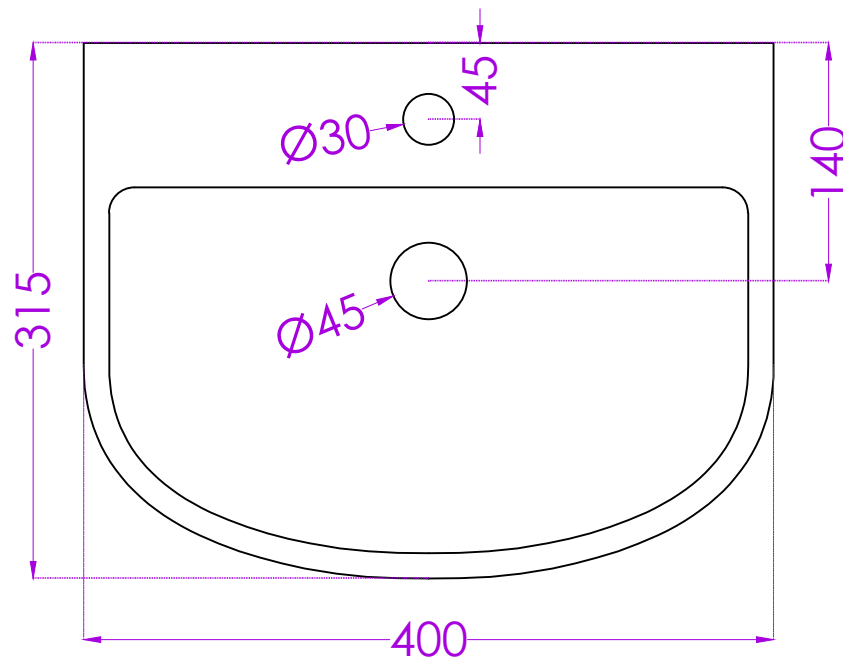

NANO P8115PW0102

WASH BASIN

JOHNSON

PLAN

BACK