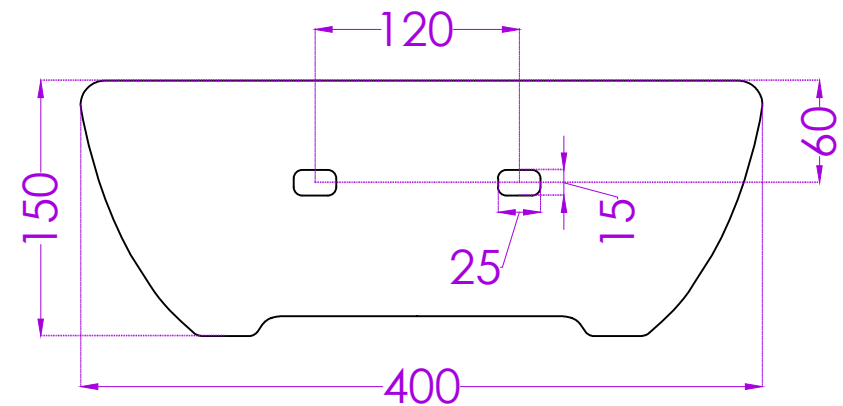

NANO P8115PW0102

WASH BASIN

JOHNSON

PLAN

BACK